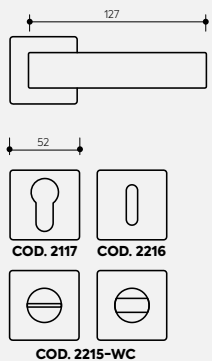

COD. 109 Nichel Argento Graffiato | Silver Dark

COD. 121 Nichel Nero | Matt Black

TABOR

REF. 1581Z-2115

Finiture | Finishes

COD. 111 Nichel Satinato | Nikel Sat

COD. 121 Nichel Nero | Matt Black

LUBJANA