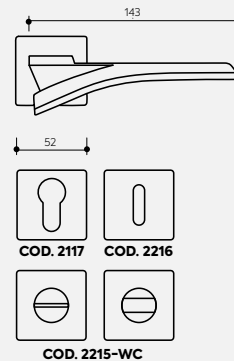

COD. 109 Nichel Argento Graffiato | Silver Dark

COD. 121 Nichel Nero | Matt Black

TABOR

REF. 1581Z-2115

Finiture | Finishes

COD. 111 Nichel Satinato | Nikel Sat

COD. 121 Nichel Nero | Matt Black

LUBJANA