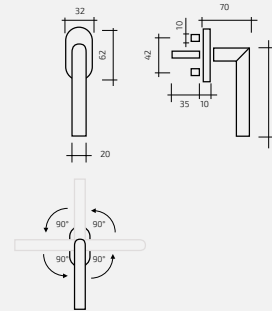

REF. 1535Z-2110

Finiture | Finishes

COD. 121 Nichel Nero | Matt Black

WINDOW HANDLE

REF. 1226ZW-2060ZH / 1525ZW-2064ZH

Finiture | Finishes

Acciaio Inox Satinato
Brushed stainless steel

Fonderia Marchesi s.r.l.
Via Pinzolo, 99
38079 TIONE DI TRENTO | ITALY
Tel. +39 0465 338300
Fax. +39 0465 338322
info@it.marchesi.com
www.marchesitn.com
www.marchesi.com