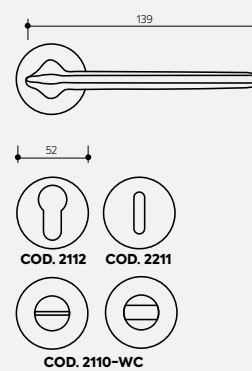

Finiture | Finishes

COD. 108 Cromo lucido | Polish Chrome

COD. 121 Nichel Nero | Matt Black